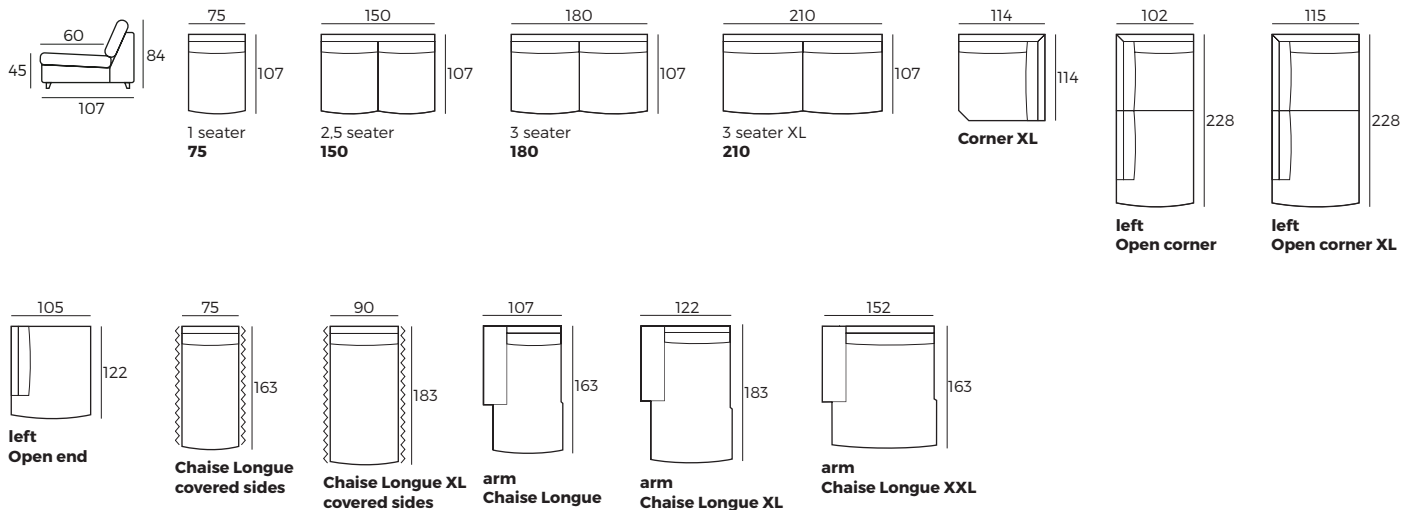

WIND

VILMERS

WIND

Comfort

1.

2.

1. Upholstery

2. Legs

IMPORTANT:

Upholstered furniture is handmade using soft materials, therefore measurements can vary in all modules by up to **+/-2 cm**.
Modules and combinations shown in 2D drawings are left-sided. Modules and combinations can be mirrored from left to right.

Modules

Scale 1:100

WIND

Modules with armrest

Scale 1:100

Combinations

Accessories