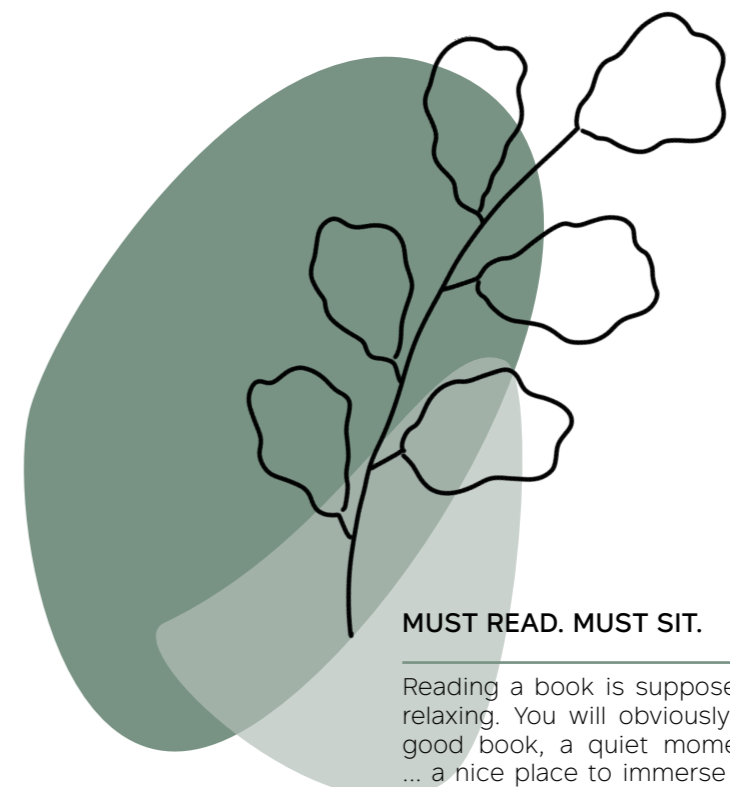

THALIA R0228
berry rose - E26

 **THALIA R0228**
bouclé white - E26

 **DOT T0100**
Ø 60cm - E26

CURVY APPEAL.

Caressable materials. Organic shapes. Soft lines. Elements all that beckon relaxation. And that's not all: taking a seat in a THALIA chair means sinking into pure comfort thanks to several layers of HR (high 24 resilience) or cold foam and NOSAG springs.

THALIA R0228
bouclé rose - E11

MUST READ. MUST SIT.

Reading a book is supposed to be relaxing. You will obviously need a good book, a quiet moment AND ... a nice place to immerse yourself completely in the story. Popping down in a comfortable THALIA chair will bring your body maximal (100%) rest.