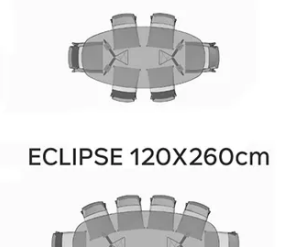

DIMENSIONS (CM)

Ø110cm - Ø135cm - Ø160cm

100x180cm - 100x200cm - 110x220cm - 110x240cm - 120x260cm

ECLIPSE T0100

QUELLE TAILLE?

ECLIPSE Ø110cm

ECLIPSE Ø135cm

ECLIPSE Ø160cm

POIDS & COLISAGE

azer 12692

ECLIPSE 100X180cm

ECLIPSE 100X200cm

ECLIPSE 110X220cm

ECLIPSE 110X240cm

ECLIPSE 120X260cm