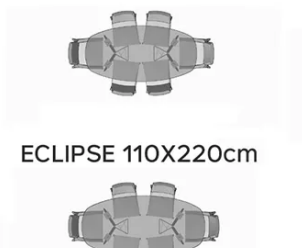

DIMENSIONS (CM)

Ø110cm - Ø135cm - Ø160cm

100x180cm - 100x200cm - 110x220cm - 110x240cm - 120x260cm

ECLIPSE T0100

QUELLE TAILLE?

ECLIPSE Ø110cm

ECLIPSE Ø135cm

ECLIPSE Ø160cm

POIDS & COLISAGE

azer 12692

ECLIPSE 100X180cm

ECLIPSE 100X200cm

ECLIPSE 110X220cm

ECLIPSE 110X240cm

ECLIPSE 120X260cm