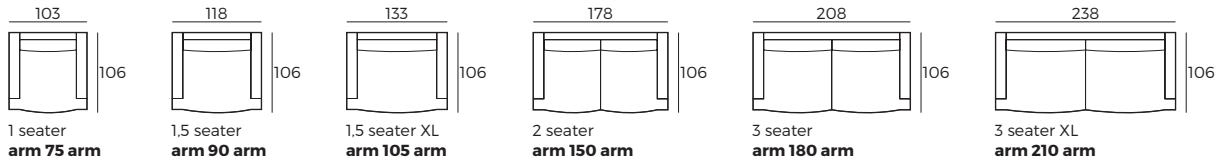

DAISY

VILMERS

DAISY

Comfort

1. Upholstery

2. Legs

IMPORTANT:

Upholstered furniture is handmade using soft materials therefore measurements may vary up to +/- 2 cm.
Modules and combinations shown in 2D drawings are left-sided. Modules and combinations can be mirrored from left to right.

Modules

Scale 1:100

DAISY

Modules with armrest

Scale 1:100

Combinations

Accessories