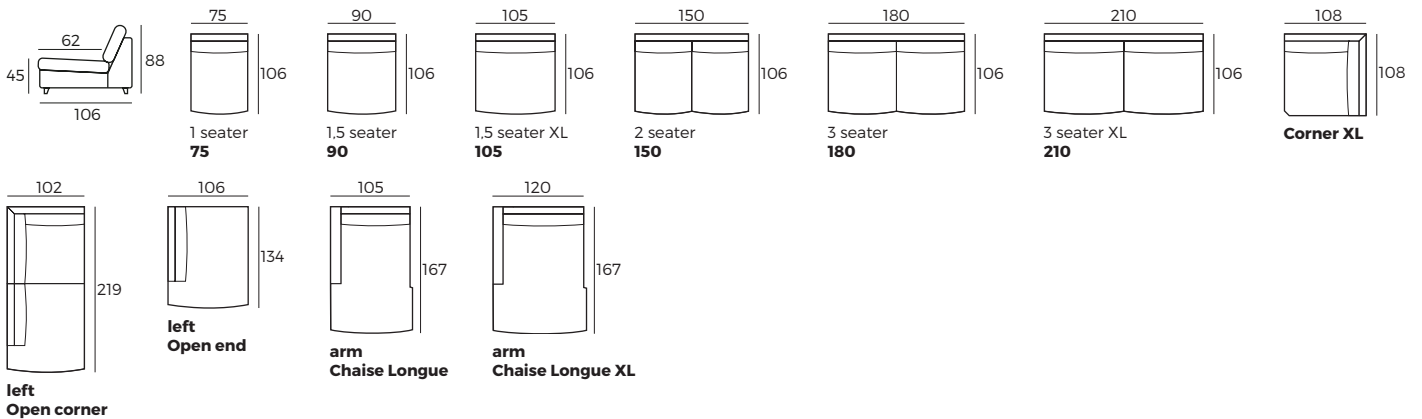

DAISY

VILMERS

DAISY

Comfort

1. Upholstery

2. Legs

IMPORTANT:

Upholstered furniture is handmade using soft materials therefore measurements may vary up to +/- 2 cm.
Modules and combinations shown in 2D drawings are left-sided. Modules and combinations can be mirrored from left to right.

Modules

Scale 1:100

DAISY

Modules with armrest

Scale 1:100

Combinations

Accessories