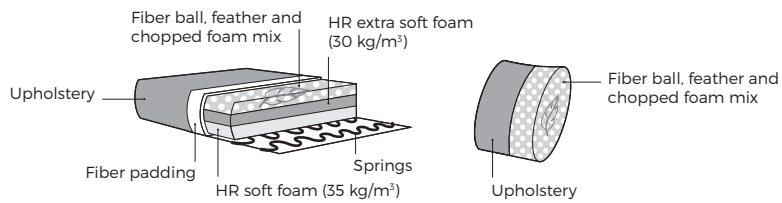

DAISY

VILMERS

DAISY

Comfort

1. Upholstery

2. Legs

IMPORTANT:

Upholstered furniture is handmade using soft materials therefore measurements may vary up to +/- 2 cm.
Modules and combinations shown in 2D drawings are left-sided. Modules and combinations can be mirrored from left to right.

Modules

Scale 1:100

DAISY

Modules with armrest

Scale 1:100

Combinations

Accessories