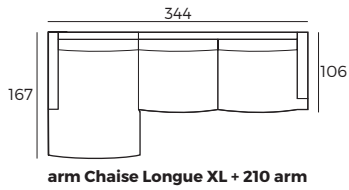

DAISY

VILMERS

DAISY

Comfort

1. Upholstery

2. Legs

IMPORTANT:

Upholstered furniture is handmade using soft materials therefore measurements may vary up to +/- 2 cm.
Modules and combinations shown in 2D drawings are left-sided. Modules and combinations can be mirrored from left to right.

Modules

Scale 1:100

DAISY

Modules with armrest

Scale 1:100

Combinations

Accessories