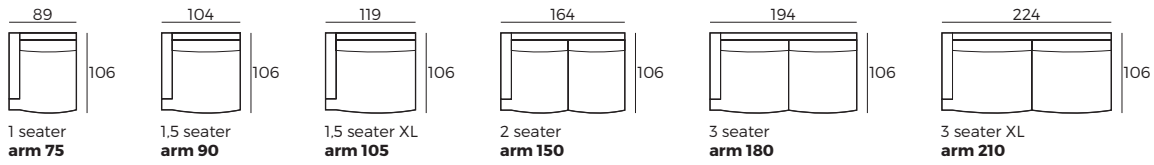

DAISY

VILMERS

DAISY

Comfort

1. Upholstery

2. Legs

IMPORTANT:

Upholstered furniture is handmade using soft materials therefore measurements may vary up to +/- 2 cm.
Modules and combinations shown in 2D drawings are left-sided. Modules and combinations can be mirrored from left to right.

Modules

Scale 1:100

DAISY

Modules with armrest

Scale 1:100

Combinations

Accessories