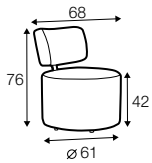

armchair espresso