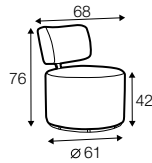

armchair espresso swivel