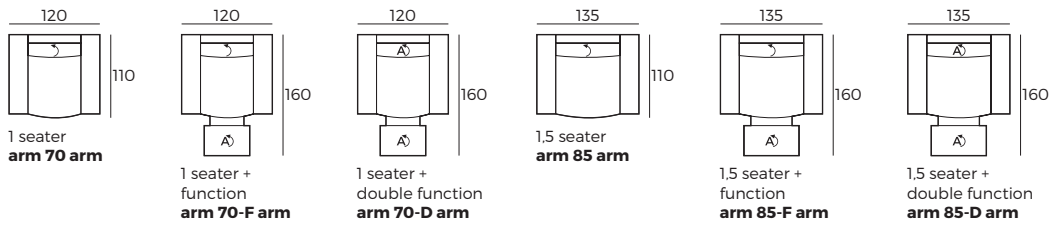

- 1 Manual ↶ / Electrical ⌂
- 2 Electrical ⌂

3. Armrests

OMEGA*

RIVER

GABY

W 3 x D 104 x H 55

W 18 x D 104 x H 55

W 25 x D 104 x H 55

4. Multicolour option

5. Legs

IMPORTANT:

Upholstered furniture is handmade using soft materials, therefore measurements can vary in all modules by up to **+/-2 cm**.
Modules and combinations shown in 2D drawings are left-sided. Modules and combinations can be mirrored from left to right.

Modules (Measurements with GABY armrest)

Scale 1:100

DREAMER

Modules (Measurements with GABY armrest)

Scale 1:100

Modules with armrest (Measurements with GABY armrest)

Combinations (Measurements with GABY armrest)