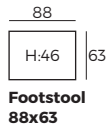

› - manual; Ⓐ - electrical; *F - single electric function; *D - double electric function