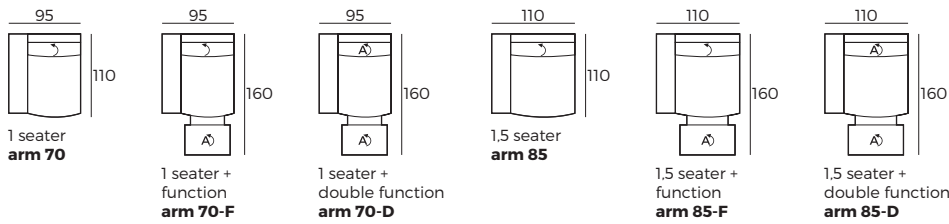

- 1 Manual ↶ / Electrical ⌂
- 2 Electrical ⌂

3. Armrests

OMEGA*

RIVER

GABY

W 3 x D 104 x H 55

W 18 x D 104 x H 55

W 25 x D 104 x H 55

4. Multicolour option

5. Legs

IMPORTANT:

Upholstered furniture is handmade using soft materials, therefore measurements can vary in all modules by up to **+/-2 cm**.
Modules and combinations shown in 2D drawings are left-sided. Modules and combinations can be mirrored from left to right.

Modules (Measurements with GABY armrest)

Scale 1:100

DREAMER

Modules (Measurements with GABY armrest)

Scale 1:100

Modules with armrest (Measurements with GABY armrest)

Combinations (Measurements with GABY armrest)