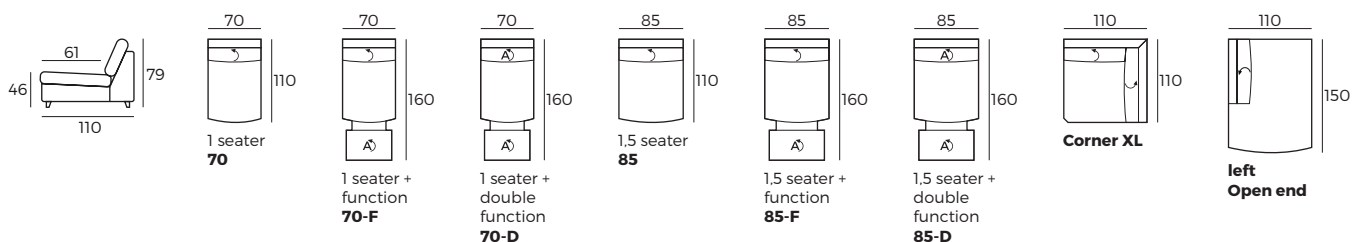

- 1 Manual ↶ / Electrical ⌂
- 2 Electrical ⌂

3. Armrests

OMEGA*

RIVER

GABY

W 3 x D 104 x H 55

W 18 x D 104 x H 55

W 25 x D 104 x H 55

4. Multicolour option

5. Legs

IMPORTANT:

Upholstered furniture is handmade using soft materials, therefore measurements can vary in all modules by up to **+/-2 cm**.
Modules and combinations shown in 2D drawings are left-sided. Modules and combinations can be mirrored from left to right.

Modules (Measurements with GABY armrest)

Scale 1:100

DREAMER

Modules (Measurements with GABY armrest)

Scale 1:100

Modules with armrest (Measurements with GABY armrest)

Combinations (Measurements with GABY armrest)