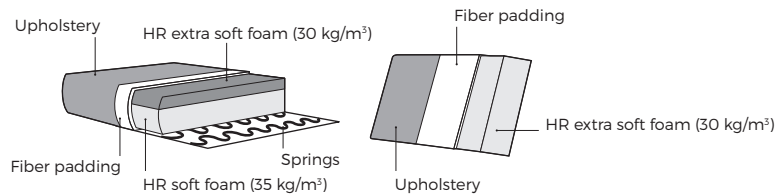

DREAMER

VILMERS

DREAMER

Comfort

1. Upholstery

* Leather upholstery may require more stitches than fabric upholstery.

2. Headrest & seat type

*Measurements with fully opened mechanism

- 1 Manual ↶ / Electrical ⌂
- 2 Electrical ⌂

3. Armrests

OMEGA*

RIVER

GABY

W 3 x D 104 x H 55

W 18 x D 104 x H 55

W 25 x D 104 x H 55

4. Multicolour option

5. Legs

IMPORTANT:

Upholstered furniture is handmade using soft materials, therefore measurements can vary in all modules by up to **+/-2 cm**.
Modules and combinations shown in 2D drawings are left-sided. Modules and combinations can be mirrored from left to right.