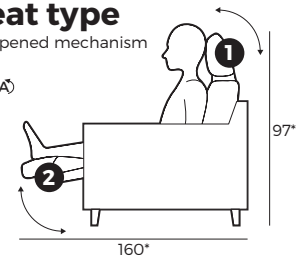

DREAMER

VILMERS

DREAMER

Comfort

1. Upholstery

* Leather upholstery may require more stitches than fabric upholstery.

2. Headrest & seat type

*Measurements with fully opened mechanism

- 1 Manual ↶ / Electrical ⌂
- 2 Electrical ⌂

3. Armrests

OMEGA*

RIVER

GABY

W 3 x D 104 x H 55

W 18 x D 104 x H 55

W 25 x D 104 x H 55

4. Multicolour option

5. Legs

IMPORTANT:

Upholstered furniture is handmade using soft materials, therefore measurements can vary in all modules by up to **+/-2 cm**.
Modules and combinations shown in 2D drawings are left-sided. Modules and combinations can be mirrored from left to right.