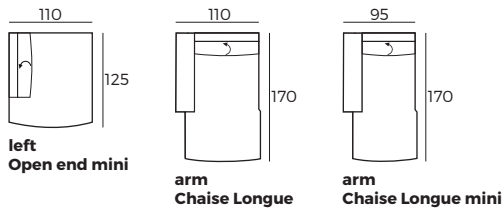

- 1 Manual ↶ / Electrical ⌂
- 2 Electrical ⌂

3. Armrests

OMEGA*

RIVER

GABY

W 3 x D 104 x H 55

W 18 x D 104 x H 55

W 25 x D 104 x H 55

4. Multicolour option

5. Legs

IMPORTANT:

Upholstered furniture is handmade using soft materials, therefore measurements can vary in all modules by up to **+/-2 cm**.
Modules and combinations shown in 2D drawings are left-sided. Modules and combinations can be mirrored from left to right.

Modules (Measurements with GABY armrest)

Scale 1:100

DREAMER

Modules (Measurements with GABY armrest)

Scale 1:100

Modules with armrest (Measurements with GABY armrest)

Combinations (Measurements with GABY armrest)